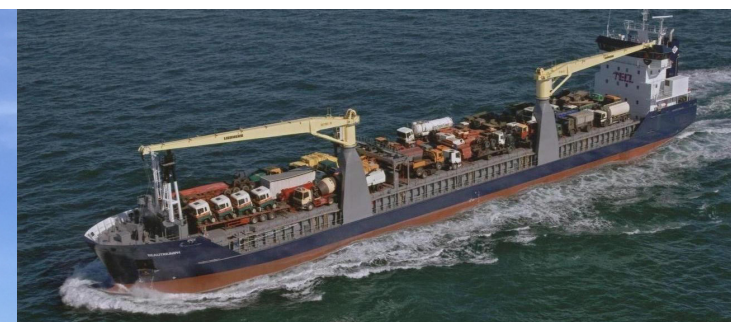

For all enquiries and quotations please contact:

STEVE BEDDOE E-MAIL: sbeddoe@balticandean.com **MOBILE:** +44 (0)7812 669 772 **PHONE:** +44 (0) 1279 818 327

E-MAIL: sales@balticandean.com / pheink@balticandean.com **UK:** +44 (1279) 818 855

www.balticandean.com

[facebook.com/KestrelLiner](https://www.facebook.com/KestrelLiner) twitter.com/KestrelLiner

All schedules are subject to change. All dates mentioned are weather permitting and without guarantee. Part of the Kestrel group of companies www.kestrel.com